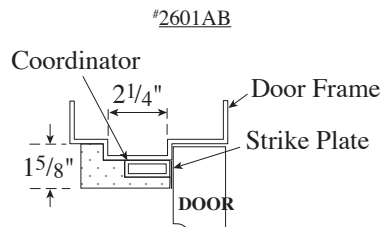

Architectural Door Accessories

ASSA ABLOY

Rockwood 2600 Series Coordinator

The global leader in
door opening solutions

NOT TO SCALE

Template T-2600

Effective date: January 1, 2017
Supersedes: All Previous

NOTE: ASSA ABLOY reserves the right to make product changes and is not responsible for obsolete template errors. To ensure your template is current, please visit our website at www.rockwoodmfg.com or call us at 800-458-2424

Housing Length	A	B	C	D
32" (N1648)	27 ¹ / ₂ "	OMIT	31"	32"
42" (NX1648)	37 ¹ / ₂ "	OMIT	41"	42"
52" (1654-1696)	47 ¹ / ₂ "	26"	51"	52"
60" (L16108)	55 ¹ / ₂ "	26"	59"	60"

NOTE: Field adjustment of door closers is required after installation of coordinator to insure against doors closing too fast and changing coordinator mechanism. Field adjustment of coordinator override could be needed.