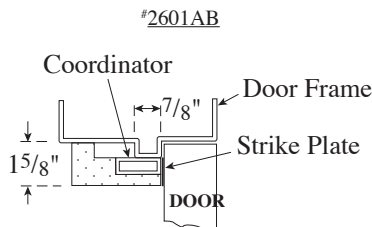

Architectural Door Accessories

ASSA ABLOY

Rockwood 2600 Series Coordinator

The global leader in
door opening solutions

NOT TO SCALE

Template T-2600

Effective date: January 1, 2017
Supersedes: All Previous

NOTE: ASSA ABLOY reserves the right to make product changes and is not responsible for obsolete template errors. To ensure your template is current, please visit our website at www.rockwoodmfg.com or call us at 800-458-2424

Housing Length	A	B	C	D
32" (N1648)	27 ¹ / ₂ "	OMIT	31"	32"
42" (NX1648)	37 ¹ / ₂ "	OMIT	41"	42"
52" (1654-1696)	47 ¹ / ₂ "	26"	51"	52"
60" (L16108)	55 ¹ / ₂ "	26"	59"	60"

NOTE: Field adjustment of door closers is required after installation of coordinator to insure against doors closing too fast and changing coordinator mechanism. Field adjustment of coordinator override could be needed.