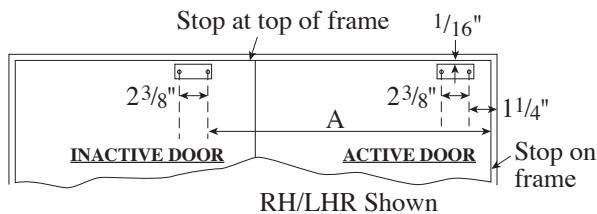

Architectural Door Accessories

ASSA ABLOY

Rockwood 2600 Series Coordinator

The global leader in
door opening solutions

NOT TO SCALE

Template T-2600

Effective date: January 1, 2017
Supersedes: All Previous

NOTE: ASSA ABLOY reserves the right to make product changes and is not responsible for obsolete template errors. To ensure your template is current, please visit our website at www.rockwoodmfg.com or call us at 800-458-2424

Housing Length	A	B	C	D
32" (N1648)	27 ¹ / ₂ "	OMIT	31"	32"
42" (NX1648)	37 ¹ / ₂ "	OMIT	41"	42"
52" (1654-1696)	47 ¹ / ₂ "	26"	51"	52"
60" (L16108)	55 ¹ / ₂ "	26"	59"	60"

NOTE: Field adjustment of door closers is required after installation of coordinator to insure against doors closing too fast and changing coordinator mechanism. Field adjustment of coordinator override could be needed.