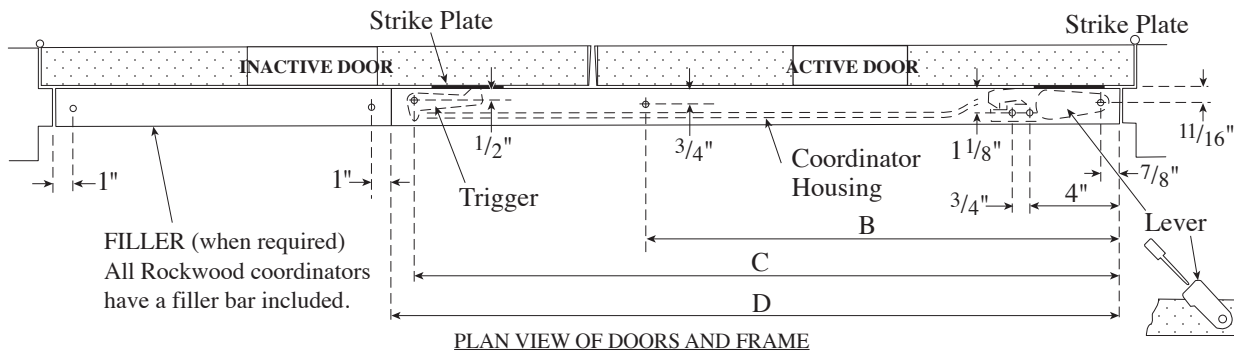

Architectural Door Accessories

ASSA ABLOY

Rockwood 2600 Series Coordinator

The global leader in
door opening solutions

NOT TO SCALE

Template T-2600

Effective date: January 1, 2017
Supersedes: All Previous

NOTE: ASSA ABLOY reserves the right to make product changes and is not responsible for obsolete template errors. To ensure your template is current, please visit our website at www.rockwoodmfg.com or call us at 800-458-2424

Housing Length	A	B	C	D
32" (N1648)	27 ¹ / ₂ "	OMIT	31"	32"
42" (NX1648)	37 ¹ / ₂ "	OMIT	41"	42"
52" (1654-1696)	47 ¹ / ₂ "	26"	51"	52"
60" (L16108)	55 ¹ / ₂ "	26"	59"	60"

NOTE: Field adjustment of door closers is required after installation of coordinator to insure against doors closing too fast and changing coordinator mechanism. Field adjustment of coordinator override could be needed.