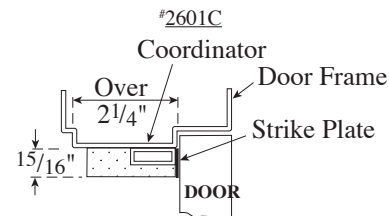

Architectural Door Accessories

ASSA ABLOY

Rockwood 2600 Series Coordinator

The global leader in
door opening solutions

NOT TO SCALE

Template T-2600

Effective date: January 1, 2017
Supersedes: All Previous

NOTE: ASSA ABLOY reserves the right to make product changes and is not responsible for obsolete template errors. To ensure your template is current, please visit our website at www.rockwoodmfg.com or call us at 800-458-2424

Housing Length	A	B	C	D
32" (N1648)	27 ¹ / ₂ "	OMIT	31"	32"
42" (NX1648)	37 ¹ / ₂ "	OMIT	41"	42"
52" (1654-1696)	47 ¹ / ₂ "	26"	51"	52"
60" (L16108)	55 ¹ / ₂ "	26"	59"	60"

NOTE: Field adjustment of door closers is required after installation of coordinator to insure against doors closing too fast and changing coordinator mechanism. Field adjustment of coordinator override could be needed.